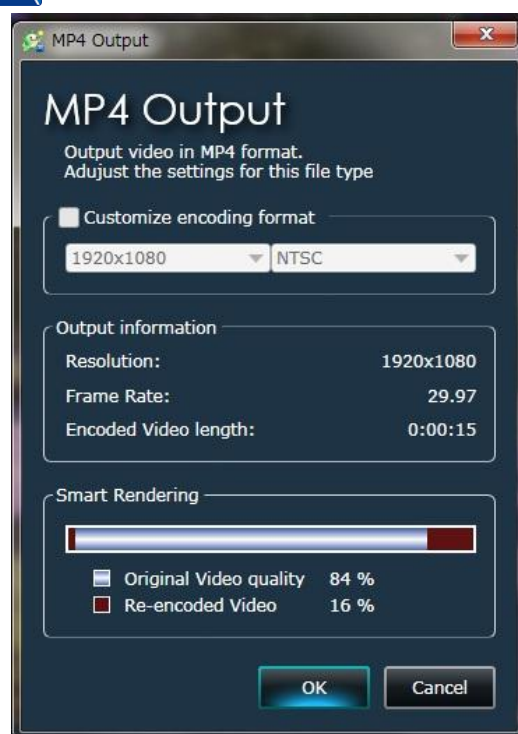

Today, the JVC PICSIO (GC-FM2, GC-WP10) with LoiLoScope EX is announced. With the collaboration of a compact camera, LoiLo will provide a means of communication for your videos and pictures instead of just taking them.

<New features for LoiLoScope EX 1.8.2>

- **Boot from Camera**

Run the software from your camera by connecting your camera to your PC by USB. Easily edit videos on a friends PC or while on vacation and deliver them to your friends and family.

- **MP4 Smart Rendering**

Output videos taken with your PICSIO quickly while retaining audio and video quality.

Features only available from LoiLo: Visual check the Smart Rendering range before output.

- Cut down on video output time by rendering only portions that need rendering
- Maintain high video quality with minimal rendering

- **Seamlessly display data from your camera in the media browser.**

Video, picture, and audio files will be displayed according to capture date.

- **Social Communication features of LoiLoScope EX**

- ✓ Send pictures and videos to friends on Facebook
- ✓ Send private, password protected videos by e-mail using Vimeo
- ✓ Automatically share videos uploaded to YouTube on Twitter and Facebook.