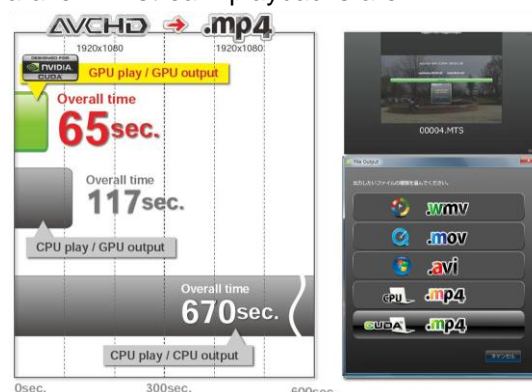

LoiLo's GPU dual decode support introduces stress free video editing for AVCHD, MP4, MOV, etc., and with NVIDIA® CUDA™ technology, encode is 10 times faster compared to the CPU itself. With GPU accelerated video playback/editing and output, LoiLo brings powerful and stress free video editing.

Super LoiLoScope & GAINWARD graphic board features

Stress free environment with full HD GPU dual decode

Supporting: GAINWARD NVIDIA® GeForce™ GTX470 and GTX480 and all Nvidia GeForce CUDA enabled 9500GT series, 9800GT series & GT/GTS/GTX 200 series.

In order to preview the must-have "transition" overlapping multiple videos and "superimpose" feature that allows you to view multiple videos together in real time, at least 2 full parallel HD stream playbacks are required. GPU and Dual Stream Decode ultimately decrease CPU usage and increase productivity. 3 or more playback/edit streams are possible if you also have a fast CPU.

Dual Stream Decode Benchmark: <http://bit.ly/beW5fR>

CUDA Benchmark: <http://bit.ly/dDpfF6>

Screenshots: <http://loilo.tv/product/8/desc/85>

Bundled Products: GAINWARD NVIDIA® GeForce™ GTX470 and GTX480 series graphics cards

Available April 12th, 2010

Contact Information

Masato Takahashi
Tel
Email
URL

Global Business Development
+81 (0)50-7572-8089
takahashi@loilo.tv
<http://loilo.tv>

*Copyright©2007 – LoiLo inc, All rights reserved